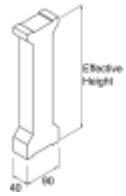

Adjustable Props - Systems

Reference	Height	No. of Shelves
40/180/B3	180	3
40/216/B2	216	2
40/254/B5	254	5
40/265/B2	265	2
40/268/B5	268	5
40/280/B4	280	4
40/50/280/B4	280	4
40/292/B5	292	5
40/305/B2	305	2
40/305/B5	305	5
40/318/B3	318	3
40/318/B5	318	5
40/318/B5L	318	5
40/318/B5/L2	318	5
40/318/B4	318	4
40/330/B7	330	7
40/330/B5	330	5
40/355/B4	355	4
40/380/B7	380	7
40/50/380/B7	380	7
40/50/380/B6	380	6
40/50/406B3	406	3

Note: Different sizes also available, please contact us with your requirements and we will quote accordingly.

Reference	Height	No. of Shelves
50/165/B1	165	1
50/178/B1	178	1
50/203/B1L	203	1
50/230/B1	230	1
50/260/B3	260	3
50/280/B5	280	5
50/280/B3	280	3
50/305/B1	305	1
50/305/B2	305	2
50/305/B3	305	3
50/305/B5	305	5
50/305/B5L	305	5
50/325/B3	325	3
50/325/PB3	325	3
50/342/B2	342	2
50/342/B3	342	3
50/356/B5	356	5
50/356/B3	356	3
50/370/B2	370	2
50/381/B3	381	3
50/410/B3	410	3
50/410/B5	410	5
50/410/B6	410	6
50/446/B5	446	5
50/451/B5	451	5
50/459/B7	459	7
50/460/B3	460	3
50/460/B5	460	5
50/476/B4	476	4
50/496/B4	496	4
50/530/B3	530	3
50/533/B9	533	9
50/665/B9	665	9

Tableware Systems - continued

Fixed Height Props - Systems

Reference	Height
40/70	70
40/88	88
40/102/S	102
40/110	110
40/114	114
40/120	120
40/120/S	120
40/127	127
40/127/W	127
40/127/S	127
40/133	133
40/133/S	133
40/146	146
40/146/L	146
40/152	152
40/152/W	152
40/180	180
40/180/S	180
40/185	185
40/194	194
40/200/L	200
40/305	305
40/305/W	305

Reference	Height
PB120	120
PB130	130
PB150	150
PB220	220

Reference	Height
50/102	102
50/104/W	104
50/114/W	114
50/120	120
50/127	127
50/140	140
50/140W	140
50/152	152
50/152/W	152
50/165	165
50/165/W	165
50/178/L	178
50/178/W	178
50/190/L	190
50/195	195
50/203	203
50/230	230
50/245	245
50/254/WL	254
50/260/W	260
50/268	268
50/280	280
50/290	290
50/305	305
50/305/WL	305
50/380/W	380