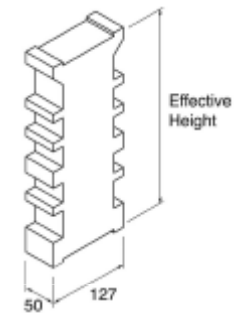

Adjustable Props - Systems

Reference	Height	No. of Shelves
40/180/B3	180	3
40/216/B2	216	2
40/254/B5	254	5
40/265/B2	265	2
40/268/B5	268	5
40/280/B4	280	4
40/50/280/B4	280	4
40/292/B5	292	5
40/305/B2	305	2
40/305/B5	305	5
40/318/B3	318	3
40/318/B5	318	5
40/318/B5L	318	5
40/318/B5/L2	318	5
40/318/B4	318	4
40/330/B7	330	7
40/330/B5	330	5
40/355/B4	355	4
40/380/B7	380	7
40/50/380/B7	380	7
40/50/380/B6	380	6
40/50/406B3	406	3

Note: Different sizes also available, please contact us with your requirements and we will quote accordingly.

Reference	Height	No. of Shelves
50/165/B1	165	1
50/178/B1	178	1
50/203/B1L	203	1
50/230/B1	230	1
50/260/B3	260	3
50/280/B5	280	5
50/280/B3	280	3
50/305/B1	305	1
50/305/B2	305	2
50/305/B3	305	3
50/305/B5	305	5
50/305/B5L	305	5
50/325/B3	325	3
50/325/PB3	325	3
50/342/B2	342	2
50/342/B3	342	3
50/356/B5	356	5
50/356/B3	356	3
50/370/B2	370	2
50/381/B3	381	3
50/410/B3	410	3
50/410/B5	410	5
50/410/B6	410	6
50/446/B5	446	5
50/451/B5	451	5
50/459/B7	459	7
50/460/B3	460	3
50/460/B5	460	5
50/476/B4	476	4
50/496/B4	496	4
50/530/B3	530	3
50/533/B9	533	9
50/665/B9	665	9

Tableware Systems - continued

Fixed Height Props - Systems

Reference	Height
40/70	70
40/88	88
40/102/S	102
40/110	110
40/114	114
40/120	120
40/120/S	120
40/127	127
40/127/W	127
40/127/S	127
40/133	133
40/133/S	133
40/146	146
40/146/L	146
40/152	152
40/152/W	152
40/180	180
40/180/S	180
40/185	185
40/194	194
40/200/L	200
40/305	305
40/305/W	305

Reference	Height
PB120	120
PB130	130
PB150	150
PB220	220

Reference	Height
50/102	102
50/104/W	104
50/114/W	114
50/120	120
50/127	127
50/140	140
50/140W	140
50/152	152
50/152/W	152
50/165	165
50/165/W	165
50/178/L	178
50/178/W	178
50/190/L	190
50/195	195
50/203	203
50/230	230
50/245	245
50/254/WL	254
50/260/W	260
50/268	268
50/280	280
50/290	290
50/305	305
50/305/WL	305
50/380/W	380