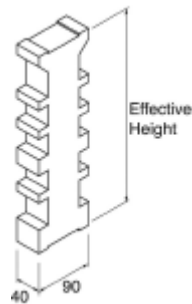

Adjustable Props - Systems

Reference	Height	No. of Shelves
40/180/B3	180	3
40/216/B2	216	2
40/254/B5	254	5
40/265/B2	265	2
40/268/B5	268	5
40/280/B4	280	4
40/50/280/B4	280	4
40/292/B5	292	5
40/305/B2	305	2
40/305/B5	305	5
40/318/B3	318	3
40/318/B5	318	5
40/318/B5L	318	5
40/318/B5/L2	318	5
40/318/B4	318	4
40/330/B7	330	7
40/330/B5	330	5
40/355/B4	355	4
40/380/B7	380	7
40/50/380/B7	380	7
40/50/380/B6	380	6
40/50/406B3	406	3

Note: Different sizes also available, please contact us with your requirements and we will quote accordingly.

Reference	Height	No. of Shelves
50/165/B1	165	1
50/178/B1	178	1
50/203/B1L	203	1
50/230/B1	230	1
50/260/B3	260	3
50/280/B5	280	5
50/280/B3	280	3
50/305/B1	305	1
50/305/B2	305	2
50/305/B3	305	3
50/305/B5	305	5
50/305/B5L	305	5
50/325/B3	325	3
50/325/PB3	325	3
50/342/B2	342	2
50/342/B3	342	3
50/356/B5	356	5
50/356/B3	356	3
50/370/B2	370	2
50/381/B3	381	3
50/410/B3	410	3
50/410/B5	410	5
50/410/B6	410	6
50/446/B5	446	5
50/451/B5	451	5
50/459/B7	459	7
50/460/B3	460	3
50/460/B5	460	5
50/476/B4	476	4
50/496/B4	496	4
50/530/B3	530	3
50/533/B9	533	9
50/665/B9	665	9

Tableware Systems - continued

Fixed Height Props - Systems

Reference	Height
40/70	70
40/88	88
40/102/S	102
40/110	110
40/114	114
40/120	120
40/120/S	120
40/127	127
40/127/W	127
40/127/S	127
40/133	133
40/133/S	133
40/146	146
40/146/L	146
40/152	152
40/152/W	152
40/180	180
40/180/S	180
40/185	185
40/194	194
40/200/L	200
40/305	305
40/305/W	305

Reference	Height
PB120	120
PB130	130
PB150	150
PB220	220

Reference	Height
50/102	102
50/104/W	104
50/114/W	114
50/120	120
50/127	127
50/140	140
50/140W	140
50/152	152
50/152/W	152
50/165	165
50/165/W	165
50/178/L	178
50/178/W	178
50/190/L	190
50/195	195
50/203	203
50/230	230
50/245	245
50/254/WL	254
50/260/W	260
50/268	268
50/280	280
50/290	290
50/305	305
50/305/WL	305
50/380/W	380