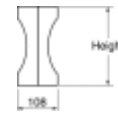

Note: Different sizes also available, please contact us with your requirements and we will quote accordingly.

Reference	Height	No. of Shelves
50/165/B1	165	1
50/178/B1	178	1
50/203/B1L	203	1
50/230/B1	230	1
50/260/B3	260	3
50/280/B5	280	5
50/280/B3	280	3
50/305/B1	305	1
50/305/B2	305	2
50/305/B3	305	3
50/305/B5	305	5
50/305/B5L	305	5
50/325/B3	325	3
50/325/PB3	325	3
50/342/B2	342	2
50/342/B3	342	3
50/356/B5	356	5
50/356/B3	356	3
50/370/B2	370	2
50/381/B3	381	3
50/410/B3	410	3
50/410/B5	410	5
50/410/B6	410	6
50/446/B5	446	5
50/451/B5	451	5
50/459/B7	459	7
50/460/B3	460	3
50/460/B5	460	5
50/476/B4	476	4
50/496/B4	496	4
50/530/B3	530	3
50/533/B9	533	9
50/665/B9	665	9

Tableware Systems - continued

Fixed Height Props - Systems

Reference	Height
40/70	70
40/88	88
40/102/S	102
40/110	110
40/114	114
40/120	120
40/120/S	120
40/127	127
40/127/W	127
40/127/S	127
40/133	133
40/133/S	133
40/146	146
40/146/L	146
40/152	152
40/152/W	152
40/180	180
40/180/S	180
40/185	185
40/194	194
40/200/L	200
40/305	305
40/305/W	305

Reference	Height
PB120	120
PB130	130
PB150	150
PB220	220

Reference	Height
50/102	102
50/104/W	104
50/114/W	114
50/120	120
50/127	127
50/140	140
50/140W	140
50/152	152
50/152/W	152
50/165	165
50/165/W	165
50/178/L	178
50/178/W	178
50/190/L	190
50/195	195
50/203	203
50/230	230
50/245	245
50/254/WL	254
50/260/W	260
50/268	268
50/280	280
50/290	290
50/305	305
50/305/WL	305
50/380/W	380

Reference	Height
51/102	102
51/121	121
51/130	130
51/152	152
51/178	178
51/200	200
51/229	229
51/279	279

Reference	A	B	C
HFS/178	178	76	57
HFS/219	219	76	57
HFS/241	241	76	57

Reference	A	B	C
FS/102	102	76	50
FS/127	127	76	38
FS/149	149	76	50
FS/178	178	76	38
FS/203	203	76	38
FS/219	219	76	38