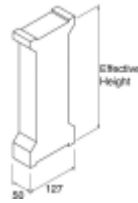

Note: Different sizes also available, please contact us with your requirements and we will quote accordingly.

Reference	Height	No. of Shelves
50/165/B1	165	1
50/178/B1	178	1
50/203/B1L	203	1
50/230/B1	230	1
50/260/B3	260	3
50/280/B5	280	5
50/280/B3	280	3
50/305/B1	305	1
50/305/B2	305	2
50/305/B3	305	3
50/305/B5	305	5
50/305/B5L	305	5
50/325/B3	325	3
50/325/PB3	325	3
50/342/B2	342	2
50/342/B3	342	3
50/356/B5	356	5
50/356/B3	356	3
50/370/B2	370	2
50/381/B3	381	3
50/410/B3	410	3
50/410/B5	410	5
50/410/B6	410	6
50/446/B5	446	5
50/451/B5	451	5
50/459/B7	459	7
50/460/B3	460	3
50/460/B5	460	5
50/476/B4	476	4
50/496/B4	496	4
50/530/B3	530	3
50/533/B9	533	9
50/665/B9	665	9

Tableware Systems - continued

Fixed Height Props - Systems

Reference	Height
40/70	70
40/88	88
40/102/S	102
40/110	110
40/114	114
40/120	120
40/120/S	120
40/127	127
40/127/W	127
40/127/S	127
40/133	133
40/133/S	133
40/146	146
40/146/L	146
40/152	152
40/152/W	152
40/180	180
40/180/S	180
40/185	185
40/194	194
40/200/L	200
40/305	305
40/305/W	305

Reference	Height
PB120	120
PB130	130
PB150	150
PB220	220

Reference	Height
50/102	102
50/104/W	104
50/114/W	114
50/120	120
50/127	127
50/140	140
50/140W	140
50/152	152
50/152/W	152
50/165	165
50/165/W	165
50/178/L	178
50/178/W	178
50/190/L	190
50/195	195
50/203	203
50/230	230
50/245	245
50/254/WL	254
50/260/W	260
50/268	268
50/280	280
50/290	290
50/305	305
50/305/WL	305
50/380/W	380

Reference	Height
51/102	102
51/121	121
51/130	130
51/152	152
51/178	178
51/200	200
51/229	229
51/279	279

Reference	A	B	C
HFS/178	178	76	57
HFS/219	219	76	57
HFS/241	241	76	57

Reference	A	B	C
FS/102	102	76	50
FS/127	127	76	38
FS/149	149	76	50
FS/178	178	76	38
FS/203	203	76	38
FS/219	219	76	38