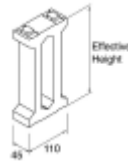

Adjustable Props - Systems

Reference	Height	No. of Shelves
40/180/B3	180	3
40/216/B2	216	2
40/254/B5	254	5
40/265/B2	265	2
40/268/B5	268	5
40/280/B4	280	4
40/50/280/B4	280	4
40/292/B5	292	5
40/305/B2	305	2
40/305/B5	305	5
40/318/B3	318	3
40/318/B5	318	5
40/318/B5L	318	5
40/318/B5/L2	318	5
40/318/B4	318	4
40/330/B7	330	7
40/330/B5	330	5
40/355/B4	355	4
40/380/B7	380	7
40/50/380/B7	380	7
40/50/380/B6	380	6
40/50/406B3	406	3

Note: Different sizes also available, please contact us with your requirements and we will quote accordingly.

Reference	Height	No. of Shelves
50/165/B1	165	1
50/178/B1	178	1
50/203/B1L	203	1
50/230/B1	230	1
50/260/B3	260	3
50/280/B5	280	5
50/280/B3	280	3
50/305/B1	305	1
50/305/B2	305	2
50/305/B3	305	3
50/305/B5	305	5
50/305/B5L	305	5
50/325/B3	325	3
50/325/PB3	325	3
50/342/B2	342	2
50/342/B3	342	3
50/356/B5	356	5
50/356/B3	356	3
50/370/B2	370	2
50/381/B3	381	3
50/410/B3	410	3
50/410/B5	410	5
50/410/B6	410	6
50/446/B5	446	5
50/451/B5	451	5
50/459/B7	459	7
50/460/B3	460	3
50/460/B5	460	5
50/476/B4	476	4
50/496/B4	496	4
50/530/B3	530	3
50/533/B9	533	9
50/665/B9	665	9

Tableware Systems - continued

Fixed Height Props - Systems

Reference	Height
40/70	70
40/88	88
40/102/S	102
40/110	110
40/114	114
40/120	120
40/120/S	120
40/127	127
40/127/W	127
40/127/S	127
40/133	133
40/133/S	133
40/146	146
40/146/L	146
40/152	152
40/152/W	152
40/180	180
40/180/S	180
40/185	185
40/194	194
40/200/L	200
40/305	305
40/305/W	305

Reference	Height
PB120	120
PB130	130
PB150	150
PB220	220

Reference	Height
50/102	102
50/104/W	104
50/114/W	114
50/120	120
50/127	127
50/140	140
50/140W	140
50/152	152
50/152/W	152
50/165	165
50/165/W	165
50/178/L	178
50/178/W	178
50/190/L	190
50/195	195
50/203	203
50/230	230
50/245	245
50/254/WL	254
50/260/W	260
50/268	268
50/280	280
50/290	290
50/305	305
50/305/WL	305
50/380/W	380