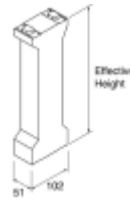

Note: Different sizes also available, please contact us with your requirements and we will quote accordingly.

Reference	Height	No. of Shelves
50/165/B1	165	1
50/178/B1	178	1
50/203/B1L	203	1
50/230/B1	230	1
50/260/B3	260	3
50/280/B5	280	5
50/280/B3	280	3
50/305/B1	305	1
50/305/B2	305	2
50/305/B3	305	3
50/305/B5	305	5
50/305/B5L	305	5
50/325/B3	325	3
50/325/PB3	325	3
50/342/B2	342	2
50/342/B3	342	3
50/356/B5	356	5
50/356/B3	356	3
50/370/B2	370	2
50/381/B3	381	3
50/410/B3	410	3
50/410/B5	410	5
50/410/B6	410	6
50/446/B5	446	5
50/451/B5	451	5
50/459/B7	459	7
50/460/B3	460	3
50/460/B5	460	5
50/476/B4	476	4
50/496/B4	496	4
50/530/B3	530	3
50/533/B9	533	9
50/665/B9	665	9

Tableware Systems - continued

Fixed Height Props - Systems

Reference	Height
40/70	70
40/88	88
40/102/S	102
40/110	110
40/114	114
40/120	120
40/120/S	120
40/127	127
40/127/W	127
40/127/S	127
40/133	133
40/133/S	133
40/146	146
40/146/L	146
40/152	152
40/152/W	152
40/180	180
40/180/S	180
40/185	185
40/194	194
40/200/L	200
40/305	305
40/305/W	305

Reference	Height
PB120	120
PB130	130
PB150	150
PB220	220

Reference	Height
50/102	102
50/104/W	104
50/114/W	114
50/120	120
50/127	127
50/140	140
50/140W	140
50/152	152
50/152/W	152
50/165	165
50/165/W	165
50/178/L	178
50/178/W	178
50/190/L	190
50/195	195
50/203	203
50/230	230
50/245	245
50/254/WL	254
50/260/W	260
50/268	268
50/280	280
50/290	290
50/305	305
50/305/WL	305
50/380/W	380

Reference	Height
51/102	102
51/121	121
51/130	130
51/152	152
51/178	178
51/200	200
51/229	229
51/279	279

Reference	A	B	C
HFS/178	178	76	57
HFS/219	219	76	57
HFS/241	241	76	57

Reference	A	B	C
FS/102	102	76	50
FS/127	127	76	38
FS/149	149	76	50
FS/178	178	76	38
FS/203	203	76	38
FS/219	219	76	38